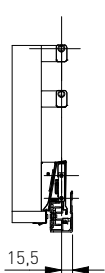

вид сзади

вид спереди

Сопутствующие товары